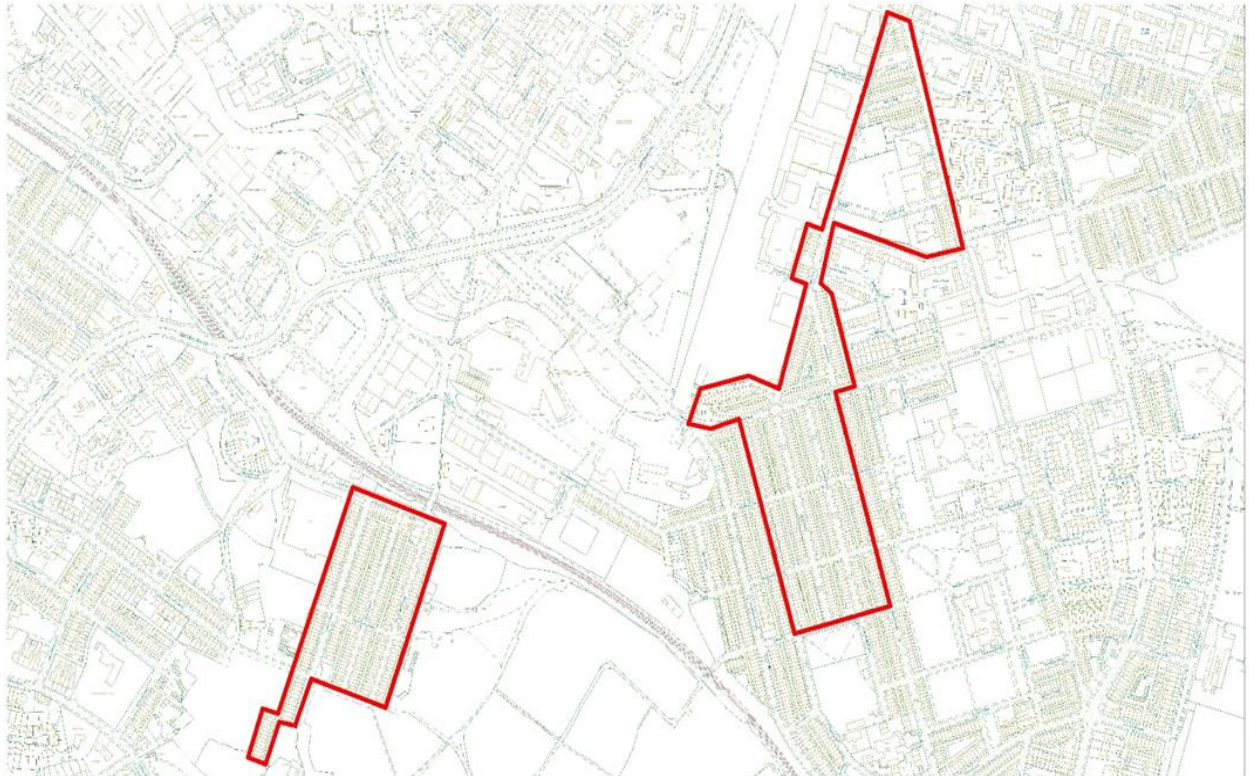

Plan A Proposed Burnley Wood with Healey Wood Designation Boundary 2022 to 2027

DRAWN :
CHECKED :
DATE :
SCALE 1:3900

Head of Service Unit

BURNLEY
BOROUGH
COUNCIL

DRAWING NUMBER

Date Printed: 21/05/2021